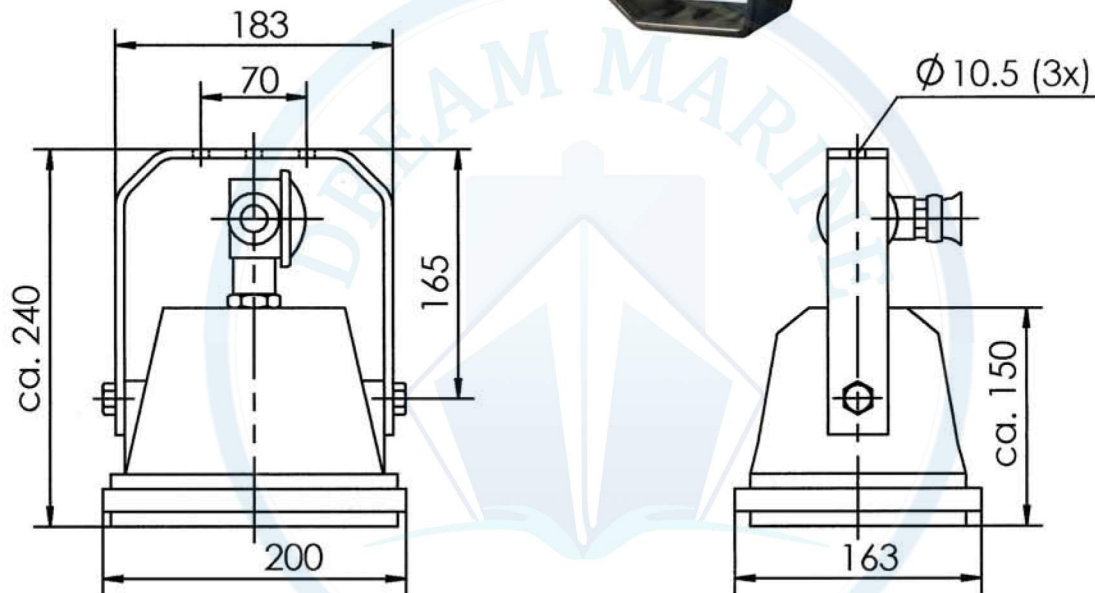

**Halogen Floodlights MS 500, Brass/Red Brass,  
max. 500W**

**Protection class to EN 60 529:**

**Voltage:**

**Material:**

**Lamp:**

**Equipment:**

IP 56

115 or 230 V

- Casing: brass/red brass

- Bracket: stainless steel

Halogen incandescent lamps

- 250W/approx. 5.000lm

- 300W/approx. 5.600lm

- 500W/approx. 9.500lm

(not included in delivery)

- .../S = swivelling

- Heat insulating branching box

- Cable gland internal part: W10

Type	Capacity	Lamp Holder	Weight	DM CODE
MS 500	500W	R7s	6.0	DM-MS500
MS 500/S	500W	R7s	7.4	DM-MS500S

Spare Parts available on request