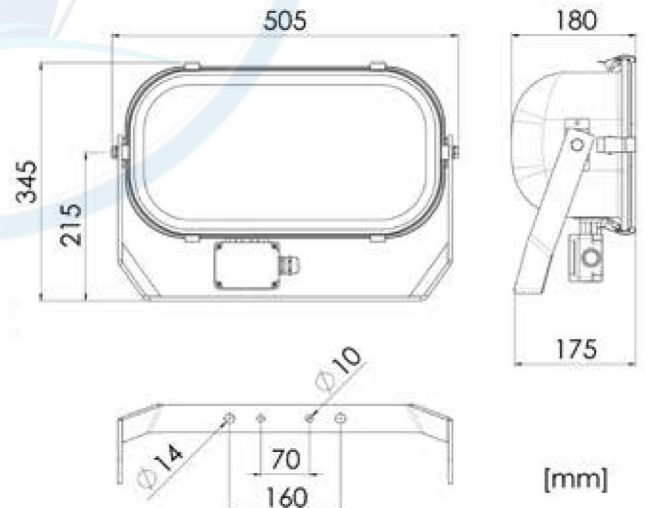

**Floodlight for Halogen Lamps, max 1 x 1000w
ST76**

ST76

FLOODLIGHT, MAX. 1X 1000 W
FOR HALOGEN LAMPS

PART NO.

wide beam	5101000200-000
narrow beam	5101000200-002

SPARE PARTS

PART NO.

Cover with frame	7902003000
Lamp holder R7s	7111001500
Reflector wide beam	7901000300
Reflector narrow beam	7901000400
Clamps (6 pcs)	7106000400
Junction box	7212000800

EXTRAS

- > Different cable glands
- > E40 lamp holder

Design	According to rules of maritime classification societies and relevant standards
Housing	Stainless steel, 1.4404 (AISI 316L) seamless deep drawn, powder coated white (RAL9016)
Cover	Tempered glass, DIN 12150
Mounting	Stainless steel bracket, adjustable
Reflector	Aluminium anodized, wide or narrow beam angle
Cable entry	Junction box, cable gland PG16, nickel plated brass with earthing insert
Protection class	IP67
Weight	6.5 kg
Light source	QT-DE lamp (not included)
Lamp base	R7s
Wattage	1x 1000 W
Voltage	110/240 V AC
Frequency	50-60 Hz

Model	Part No.	Capacity	Lamp base	Weight (Kg)	DM CODE
ST76	51010002	1000W	R7s	6.8 kg	B2760010