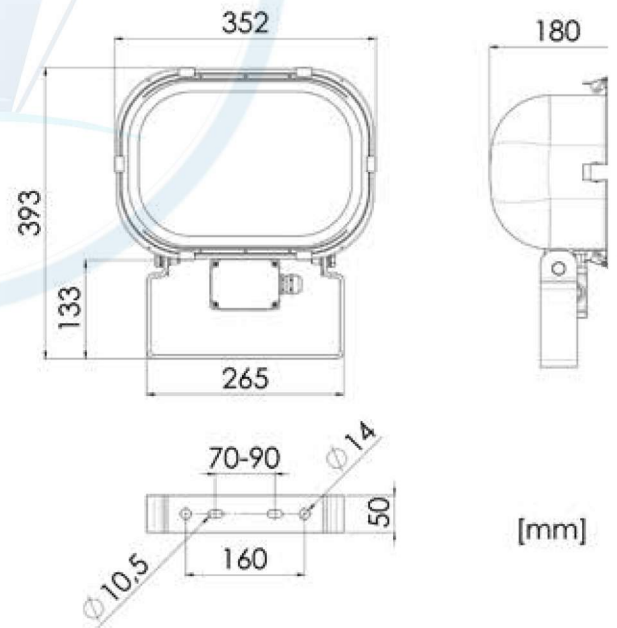

# ST76

**PART NO.**

ST76 500W

5101004200-000

**SPARE PARTS**

**PART NO.**

Cover with frame

7902001300

Junction box

7212005400

**EXTRAS**

> Different cable glands

FLOODLIGHT, MAX. 1X 500 W  
FOR HALOGEN LAMPS

<b>Design</b>	According to rules of maritime classification societies and relevant standards
<b>Housing</b>	Stainless steel, 1.4404 (AISI 316L) seamless deep drawn, powder coated white (RAL9016)
<b>Cover</b>	Tempered glass, DIN 12150
<b>Mounting</b>	Stainless steel bracket, adjustable
<b>Reflector</b>	Aluminium anodized, wide beam angle
<b>Cable entry</b>	Junction box, cable gland M20, nickel plated brass
<b>Protection class</b>	IP67
<b>Weight</b>	4.7 kg
<b>Light source</b>	QT-DE lamp (not included)
<b>Lamp base</b>	R7s
<b>Wattage</b>	1x 500 W
<b>Voltage</b>	110/240 V AC
<b>Frequency</b>	50-60 Hz

Model	Part No.	Capacity	Lamp base	Weight (Kg)	DM CODE
ST76	5101004200-000	500W	R7s	5.5 kg	B2760005