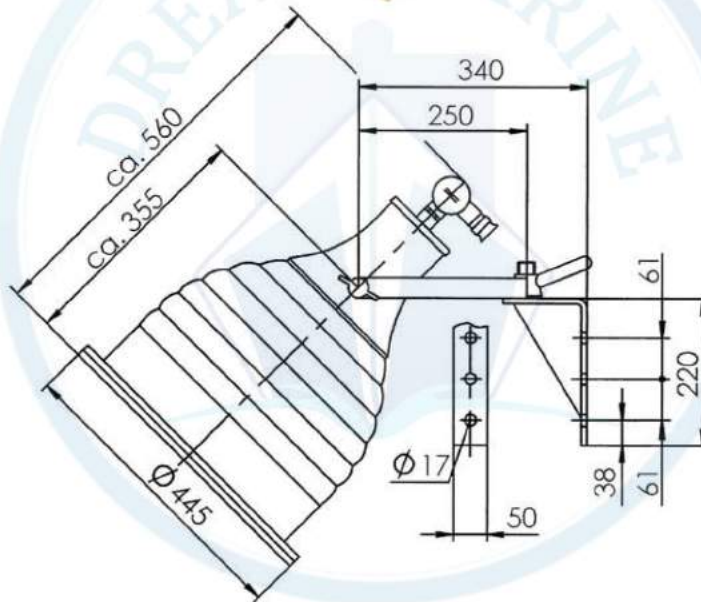

**Swivelling Floodlights 1530/lg, Brass/Red Brass, max. 1000W
High Pressure Mercury vapour Lamp**

Protection class to EN 60 529:

Voltage:

Material:

Lamp:

Equipment:

IP 56

AC 230 V

- Casing: brass/red brass

- Bracket: cast iron

High Pressure Mercury vapour lamp

- 400W/approx. 40.000lm

- 1000W/approx. 55.000lm

(not included in delivery)

- Cromium plated copper reflector

- Branching box

- Vibration-proof lampholder E40

- Cable gland internal part: W12

Spare Parts available on request

Type	Lamp Holder	 Kg	DM CODE
1530/LG/W/CH	E40	19.5	DM-W1530LGWCH