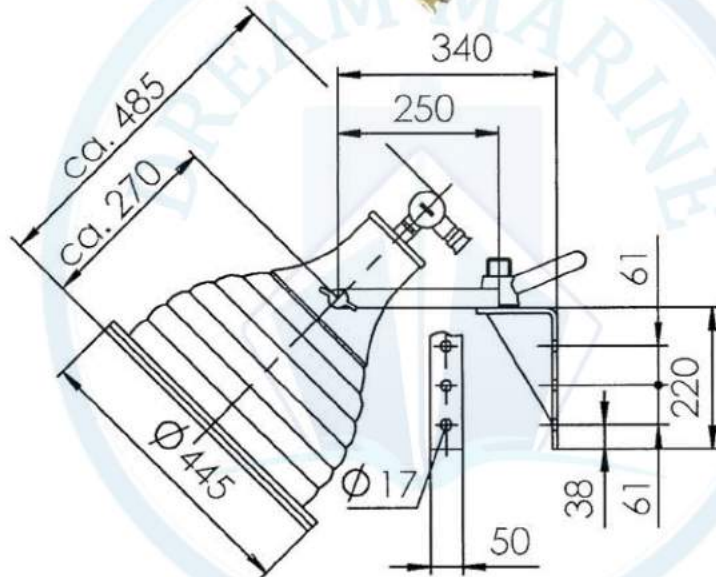

Swivelling Floodlights 1530, Brass/Red Brass, max. 1000W

Protection class to EN 60 529:

IP 56

Voltage:

- Incandescent lamp AC 115/230V
- High Pressure Mercury Vapour lamp AC 230 V

Material:

- Casing: brass/red brass
- Bracket: cast iron

Lamp:

- Incandescent lamp 1000W/approx. 18.800lm
- High Pressure Mercury vapour lamp 400W/approx. 23.000lm (not included in delivery)

Equipment:

- Chromium plated copper reflector
- Branching box
- Vibration-proof lampholder E40
- Cable gland internal part: W12

Variations:

Ballast for 115V, 50Hz resp. 60Hz, IP 56 (housing dimensions may vary)

Spare Parts available on request

Type	Lamp Holder	 Kg	DM CODE
1530/w/ch	E40	19	DM-W1530WCH