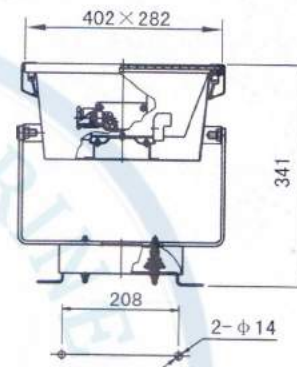

Marine Floodlights

500W

1000W

Model	Capacity	Material	Lamp Holder	Electric light source	Luminous flux	Protection class	Weight (Kg)	DM CODE
DMG175	300/500W	STAINLESS STEEL	R7s	TUNGSTEN HALOGEN LAMP	4800/8500	IP56	7.1	DM-G175
DMG171	1000W				22000		9.3	DM-G171
DMG17S5	300/500W	STEEL			4800/8500		9.2	DM-G17S5
DMG17S1	1000W				22000		9.2	DMG17S1
DMG7	450W		E40	SBML	23000	IP55	10.5	DM-G7