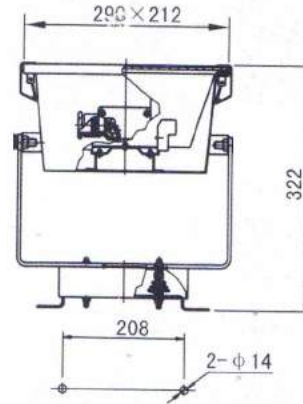

Marine Floodlights

500W

1000W

Model	Capacity	Material	Lamp Holder	Electric light source	Luminous flux	Protection class	Weight (Kg)	DM CODE
DMG175	300/500W	STAINLESS STEEL	R7s	TUNGSTEN HALOGEN LAMP	4800/8500	IP56	7.1	DM-G175
DMG171	1000W				22000		9.3	DM-G171
DMG17S5	300/500W	STEEL			4800/8500		9.2	DM-G17S5
DMG17S1	1000W				22000		9.2	DMG17S1
DMG7	450W		E40	SBML	23000	IP55	10.5	DM-G7