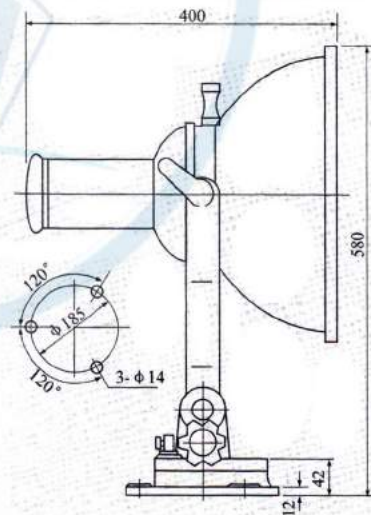

Marine Floodlights

500W

1000W

Model	Capacity	Material	Lamp Holder	Electric light source	Luminous flux	Protection class	Weight (Kg)	DM CODE
DMG175	300/500W	STAINLESS STEEL	R7s	TUNGSTEN HALOGEN LAMP	4800/8500	IP56	7.1	DM-G175
DMG171	1000W				22000		9.3	DM-G171
DMG17S5	300/500W	STEEL			4800/8500		9.2	DM-G17S5
DMG17S1	1000W				22000		9.2	DMG17S1
DMG7	450W		E40	SBML	23000	IP55	10.5	DM-G7