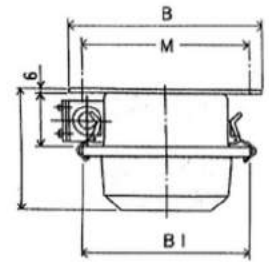

**Watertight Fluorescent Ceiling Light with  
Globe FLC-2246T/4246T**

|                    |  |
|--------------------|--|
| INGRESS PROTECTION | IP 56  |
| MATERIAL           | STEEL PLATE, MARINE GREEN PAINT COATED   |
| DIFFUSER           | CLEAR POLYCARBONATE, CONVEX LINES DESIGN FOR BETTER LIGHT DISPERSION               |
| CLAMP BRACKET      | STAINLESS STEEL  |
| SOURCE VOLTAGE     | 110V 60Hz / 220V 50Hz / 220V 60Hz  |
| OPTIONS            | RS - RAPID START BALLAST<br>B - EMERGENCY BACKUP BATTERY<br>E - ELECTRONIC BALLAST |

| MODEL     | Dimension (mm) |     |     |      |     |
|-----------|----------------|-----|-----|------|-----|
|           | A              | B   | B1  | L    | M   |
| FLC-2146T | 715            | 220 | 185 | 500  | 190 |
| FLC-2246T | 715            | 220 | 185 | 500  | 190 |
| FLC-4146T | 1333           | 220 | 185 | 1100 | 190 |
| FLC-4246T | 1333           | 220 | 185 | 1100 | 190 |

| Model      | Configuration                                       | Weight (Kg) | IMPA   | DM CODE      |
|------------|---|-------------|--------|--------------|
| FLC-2146T  | 1X20W, JB-01 JOINT BOX                              | 3.6 KG      | 781881 | DM-FLC2146T  |
| FLC-2246T  | 2X20W, JB-01 JOINT BOX                              | 4.2 KG      | 791882 | DM-FLC2246T  |
| FLC-2146RT | 1X20W, EMERGENCY HOLDER B15 OR E12, JB-02 JOINT BOX | 3.8 KG      | ---    | DM-FLC2146RT |
| FLC-2246RT | 2X20W, EMERGENCY HOLDER B15 OR E12, JB-02 JOINT BOX | 4.4 KG      | ---    | DM-FLC2246RT |
| FLC-4146T  | 1X40W, JB-01 JOINT BOX                              | 7.7 KG      | 791883 | DM-FLC4146T  |
| FLC-4246T  | 2X40W, JB-01 JOINT BOX                              | 9.8 KG      | 791884 | DM-FLC4246T  |
| FLC-4146RT | 1X40W, EMERGENCY HOLDER B15 OR E12, JB-02 JOINT BOX | 7.9 KG      | ---    | DM-FLC4146RT |
| FLC-4246RT | 2X40W, EMERGENCY HOLDER B15 OR E12, JB-02 JOINT BOX | 10.0 KG     | ---    | DM-FLC4246RT |