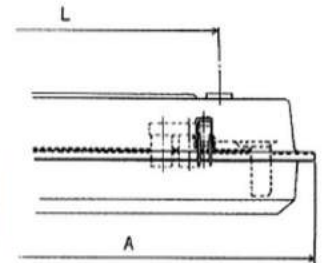

**Watertight Fluorescent Ceiling Light with  
Globe FLC-2246T/4246T**

|                    |  |
|--------------------|--|
| INGRESS PROTECTION | IP 56  |
| MATERIAL           | STEEL PLATE, MARINE GREEN PAINT COATED   |
| DIFFUSER           | CLEAR POLYCARBONATE, CONVEX LINES DESIGN FOR BETTER LIGHT DISPERSION               |
| CLAMP BRACKET      | STAINLESS STEEL  |
| SOURCE VOLTAGE     | 110V 60Hz / 220V 50Hz / 220V 60Hz  |
| OPTIONS            | RS - RAPID START BALLAST<br>B - EMERGENCY BACKUP BATTERY<br>E - ELECTRONIC BALLAST |

| MODEL     | Dimension (mm) |     |     |      |     |
|-----------|----------------|-----|-----|------|-----|
|           | A              | B   | B1  | L    | M   |
| FLC-2146T | 715            | 220 | 185 | 500  | 190 |
| FLC-2246T | 715            | 220 | 185 | 500  | 190 |
| FLC-4146T | 1333           | 220 | 185 | 1100 | 190 |
| FLC-4246T | 1333           | 220 | 185 | 1100 | 190 |