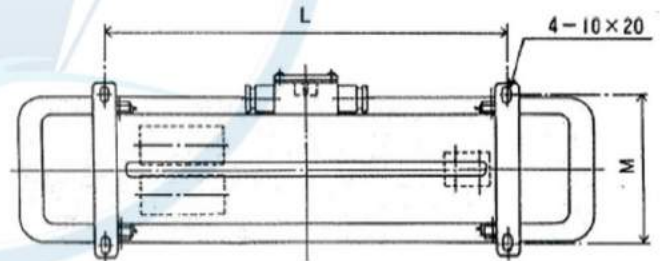

**Watertight Fluorescent Ceiling Light with  
Globe FLC-2246T/4246T**

|                    |  |
|--------------------|--|
| INGRESS PROTECTION | IP 56  |
| MATERIAL           | STEEL PLATE, MARINE GREEN PAINT COATED   |
| DIFFUSER           | CLEAR POLYCARBONATE, CONVEX LINES DESIGN FOR BETTER LIGHT DISPERSION               |
| CLAMP BRACKET      | STAINLESS STEEL  |
| SOURCE VOLTAGE     | 110V 60Hz / 220V 50Hz / 220V 60Hz  |
| OPTIONS            | RS - RAPID START BALLAST<br>B - EMERGENCY BACKUP BATTERY<br>E - ELECTRONIC BALLAST |

| MODEL     | Dimension (mm) |     |     |      |     |
|-----------|----------------|-----|-----|------|-----|
|           | A              | B   | B1  | L    | M   |
| FLC-2146T | 715            | 220 | 185 | 500  | 190 |
| FLC-2246T | 715            | 220 | 185 | 500  | 190 |
| FLC-4146T | 1333           | 220 | 185 | 1100 | 190 |
| FLC-4246T | 1333           | 220 | 185 | 1100 | 190 |