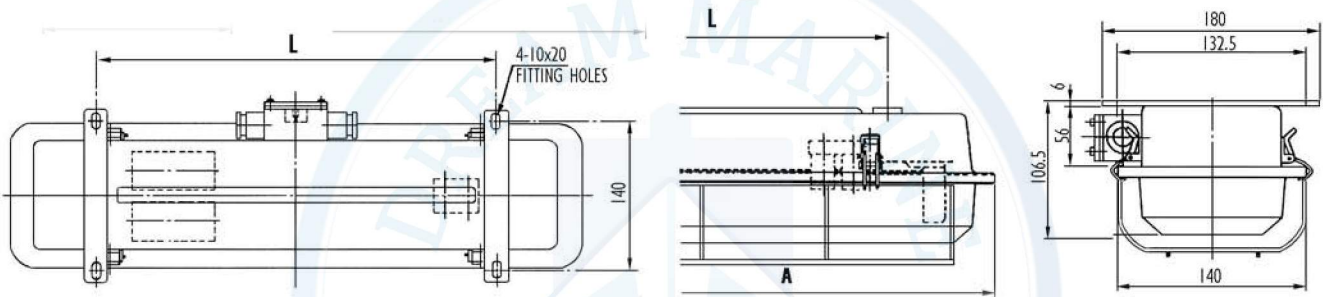

Watertight Ceiling Light With Globe & Guard
FLCX-2265T / FLCX-4265T

[mm]

<i>ingress protection</i>	IP 56
<i>material</i>	Steel plate, powder coated marine paint
<i>color</i>	Marine green
<i>diffuser</i>	Clear polycarbonate
<i>clamp bracket</i>	Stainless steel
<i>protective guard</i>	Steel
<i>source voltage</i>	220V 60Hz / 230V 50Hz / 100-240VAC 50/60Hz
<i>joint box</i>	JB-01
<i>options</i>	T - terminal box R - emergency E-light B15D B - emergency 3hrs backup battery G - guard E - electronic ballast

Model	Lamp	Weight	L	A	DM CODE
FLC-2265T	2X18W	4.8Kg	500	703	DM-FLC2265T
FLC-4265T	2X36W	10.5 Kg	1100	1313	DM-FLC4265T