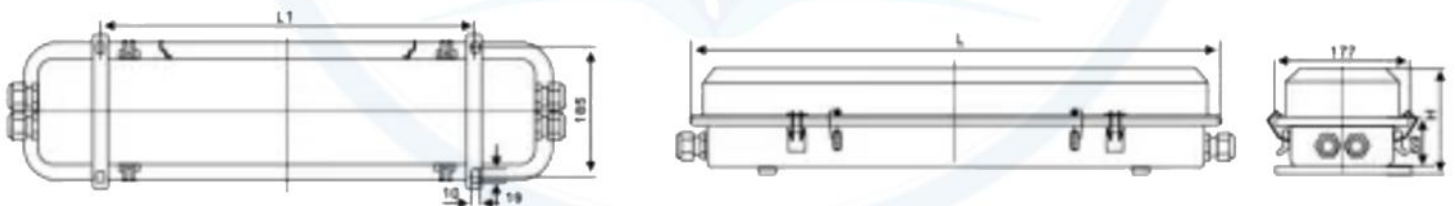

Marine Fluorescent ceiling light JCY-22

Product Description

1. Marine fluorescent fluorescent pendant light applied to illumination of water dripping, water spattering, water coagulating place in ships, such as oven cabin, dry cabin, tunnel, pipeline and weather deck etc.
2. The shell adopts good quality steel plate tensioned, lampshade adopts injection of PC, and has the seal structure.
3. In order to prevent from electric shocking, equipped with copper earthing rod with the mark emergency in the lights.
4. Plug-in type lamp holder, equipped wiring terminal inside, convenient to connect.
5. The lamp equipped B15 lamp holder, used for 24V/15W emergency bulb, the edge of lampshade marks the emergency marking, remark clear that need the emergency device when order.
6. Equipped compensating capacitance inside the lamp, also has the good effect of start.

型号 Type	功率 Power	电压 Voltage	L	L1	H Height	防护等级 Protection class	重量 Weight	材质 Material
JCY22-2	2×20W	110V/60Hz 220V/50Hz 220V/60Hz	692	480	134	IP56	7.2kg	-
JCY22-2E					134		7.2kg	带应急 With emergency
JCY22-2EF					155		7.2kg	带应急和网罩 With emergency and guard
JCY32-2	2×30W		992	700	134		9.0kg	-
JCY32-2E					134		9.0kg	带应急 With emergency
JCY32-2EF					155		9.0kg	带应急和网罩 With emergency and guard
JCY42-2	2×40W		1299	700	134		11kg	-
JCY42-2E					134		11kg	带应急 With emergency
JCY42-2EF					155		11kg	带应急和网罩 With emergency and guard