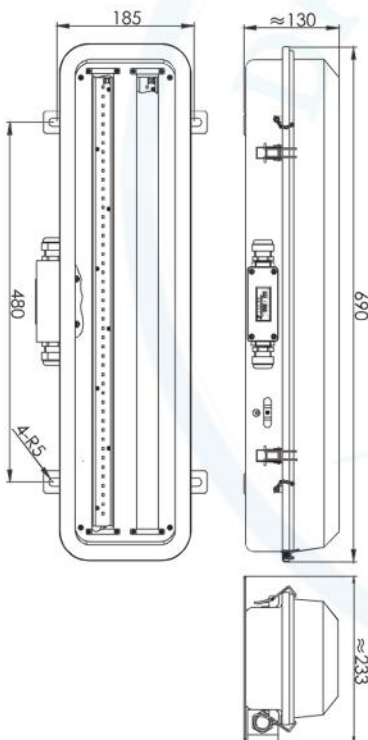

### ■ The scope of application:

This series of lights fit for illumination for the places of ships with water dripping, water splattering, water coagulating (such as weather place, such as oven cabin, dry cabin, tunnel, pipeline and weather deck etc).

### ■ Products feature:

1. The shell adopts good quality cold-rolled plate by mold pressing, surface is powder coated after anti-acid white.
2. The lampshade is made of transparent impact resistant poly carbonate plastic by injection forming, Lampshade seal-ring use foamed silicone rubber, with good sealed performance.
3. In order to ensure the safety of electricity, both inside and outside of lamps is equipped with "⊕" connection bridge.
4. Adopt LED light source with long working life, high intensity, low energy consumption.
5. Equipped with 24V / 1.5W LED emergency light source, as temporary lighting when power off. With emergency lamp holder lights, on the lampshade with a red remark.
6. Cable outside diameter is  $\varnothing 11 \sim \varnothing 13$  mm.