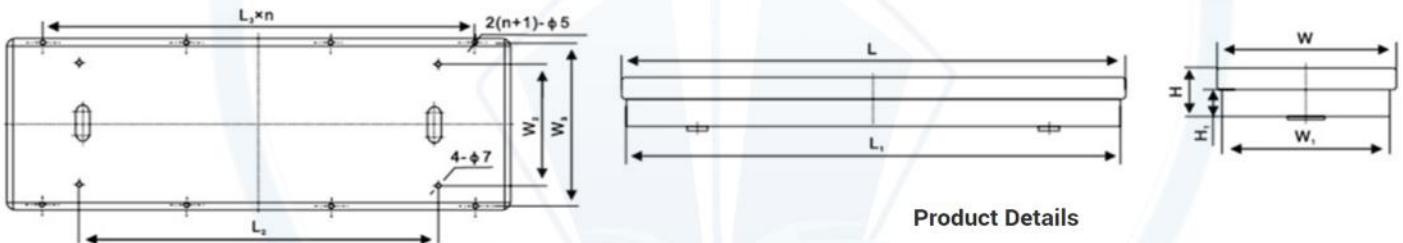

#### Product Details

The installation way of the light is recessed type, compact structure and delicacy appearance.

The lampshade is made of PC, not discolor, fine toughness, softness ray.

Equipped compensating capacitance inside the lamp holder, also has the good effect of start, spin-type of lamp holder, has fine contact function.