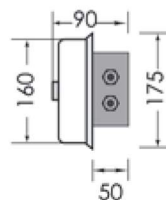

# KL62

**PART NO.**

KL62 5106000500-000

**SPARE PARTS**

**PART NO.**

Clear cover	7112015500
Mounting kit for lamp cover (6 pcs)	7508000100
Gasket	7301000200
Lamp holder G13	7111012600

**EXTRAS**

- > 120 V AC execution
- > Emergency battery back-up

RECESSED MOUNTED LUMINAIRE FOR KITCHENS,  
PANTRIES, PROVISION STORES

<b>Design</b>	According to rules of maritime classification societies and regulation of USPH
<b>Housing</b>	Stainless steel, powder coated white (RAL9016)
<b>Cover</b>	Clear polycarbonate, impact proof
<b>Mounting</b>	6 mounting holes, Ø 5 mm
<b>Cable entry</b>	2 cable glands PG13.5, PA 6
<b>Protection class</b>	IP55
<b>Weight</b>	3.8 kg
<b>Light source</b>	T8 fluorescent tubes (not included)
<b>Wattage</b>	2x 18 W
<b>Voltage</b>	220-240 V AC
<b>Frequency</b>	50-60 Hz

[mm]