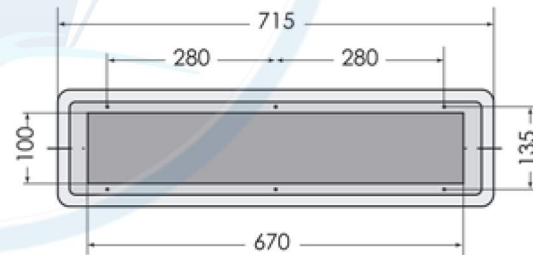

# KL62

**PART NO.**

KL62 5106000500-000

**SPARE PARTS**

**PART NO.**

Clear cover	7112015500
Mounting kit for lamp cover (6 pcs)	7508000100
Gasket	7301000200
Lamp holder G13	7111012600

**EXTRAS**

- > 120 V AC execution
- > Emergency battery back-up

RECESSED MOUNTED LUMINAIRE FOR KITCHENS,  
PANTRIES, PROVISION STORES

<b>Design</b>	According to rules of maritime classification societies and regulation of USPH
<b>Housing</b>	Stainless steel, powder coated white (RAL9016)
<b>Cover</b>	Clear polycarbonate, impact proof
<b>Mounting</b>	6 mounting holes, Ø 5 mm
<b>Cable entry</b>	2 cable glands PG13.5, PA 6
<b>Protection class</b>	IP55
<b>Weight</b>	3.8 kg
<b>Light source</b>	T8 fluorescent tubes (not included)
<b>Wattage</b>	2x 18 W
<b>Voltage</b>	220-240 V AC
<b>Frequency</b>	50-60 Hz

[mm]