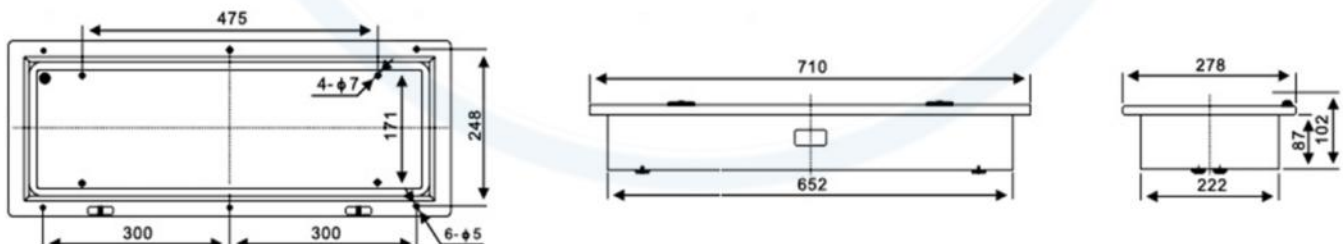

Characteristics:

The installation way of the light is recessed type, compact structure and delicacy appearance.

The lampshade is made of PC, not discolor, fine toughness, softness ray.

Equipped compensating capacitance inside the lamp holder, also has the good effect of start, spin-type of lamp holder, has fine contact function.

The lamp equipped B15 lamp holder, used for 24V/15W emergency bulb the edge of lampshade marks the marking, remark clear that need the emergency device when order