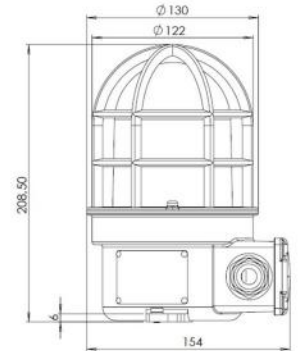

**Ex Light fitting with protection guard brass
max. 60W 230V E27, IP66/67**

Remarks:

Light fittings with protection guard,
brass, 525, up to T6, max. 60W, IP66/IP67
Ignition protection: de
Explosion protection:
II 2G Ex db eb IIB+H2 T6/T5/T4 Gb
II 2G Ex db eb op is IIB+H2 T6 Gb (with LED)
II 2D Ex tb IIIC T85°C/T100°C/T135°C Db
II 2D Ex tb op is IIIC T85°C Db (with LED)

WISKA-Order no.	10109148	Number of lampholder	1 ST
Type	Ex-525/1x24-Z14	Lamp	Incandescent lamp, LED, Fluorescent lamp
Material	Brass	Lamp	not included
Globe colour	Clear	Type of cable gland	M24x1,5 Z 14 / 12-14,5mm
Material guard	Brass	Material cable gland	Brass
Voltage	230 V	Using for cable gland	
Voltage max. (V)	250 V	Type of cable	armoured
Type of Voltage	AC	Ø cable diameter min	12 mm
Frequency	50/60 Hz	Ø cable diameter max	14,5 mm
Protection class	IP66 / IP67	Mounting	Upside, Upside down
Operational areas	Explosion protection	Approval	IECEX EPS 17.0060X, EPS 17 ATEX 1 120 X
Temp. range min	-40 °C	Zone	1, 21
Temp. range max	55 °C	Weight	3,47 kg
Lampholder	E27		