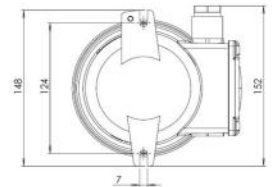

**Ex Light fitting with protection guard brass
max. 60W 230V E27, IP66/67**

Remarks:

Light fittings with protection guard,
brass, 525, up to T6, max. 60W, IP66/IP67
Ignition protection: de
Explosion protection:
II 2G Ex db eb IIB+H2 T6/T5/T4 Gb
II 2G Ex db eb op is IIB+H2 T6 Gb (with LED)
II 2D Ex tb IIIC T85°C/T100°C/T135°C Db
II 2D Ex tb op is IIIC T85°C Db (with LED)

WISKA-Order no.	10109148	Number of lampholder	1 ST
Type	Ex-525/1x24-Z14	Lamp	Incandescent lamp, LED, Fluorescent lamp
Material	Brass	Lamp	not included
Globe colour	Clear	Type of cable gland	M24x1,5 Z 14 / 12-14,5mm
Material guard	Brass	Material cable gland	Brass
Voltage	230 V	Using for cable gland	
Voltage max. (V)	250 V	Type of cable	armoured
Type of Voltage	AC	Ø cable diameter min	12 mm
Frequency	50/60 Hz	Ø cable diameter max	14,5 mm
Protection class	IP66 / IP67	Mounting	Upside, Upside down
Operational areas	Explosion protection	Approval	IECEX EPS 17.0060X, EPS 17 ATEX 1 120 X
Temp. range min	-40 °C	Zone	1, 21
Temp. range max	55 °C	Weight	3,47 kg
Lampholder	E27		